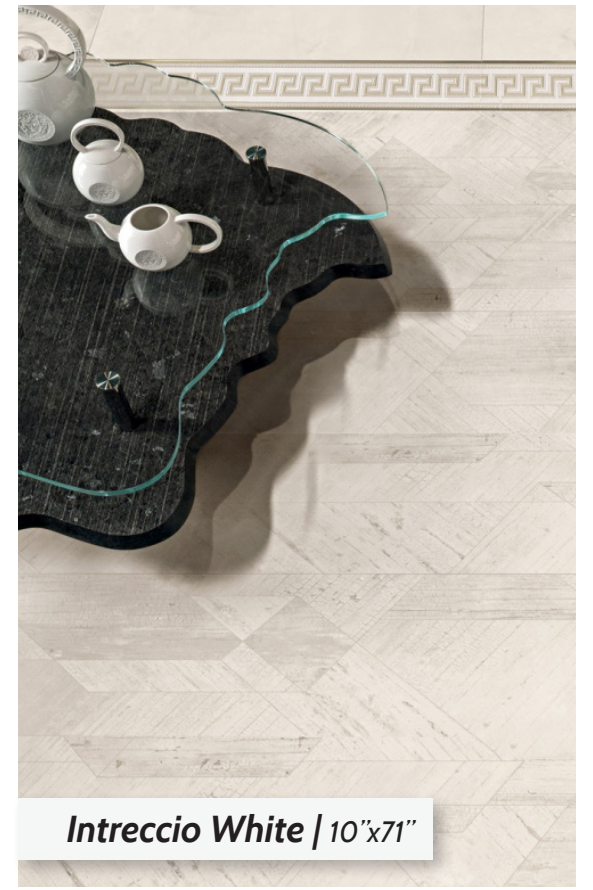

Carbon | 10"x71"

VERSACE ETERNO

Intreccio White | 10"x71"

Wayne Tile Company

VERSACE
CERAMICS

waynetile.com

Made in **ITALY**

VERSACE ETERNO